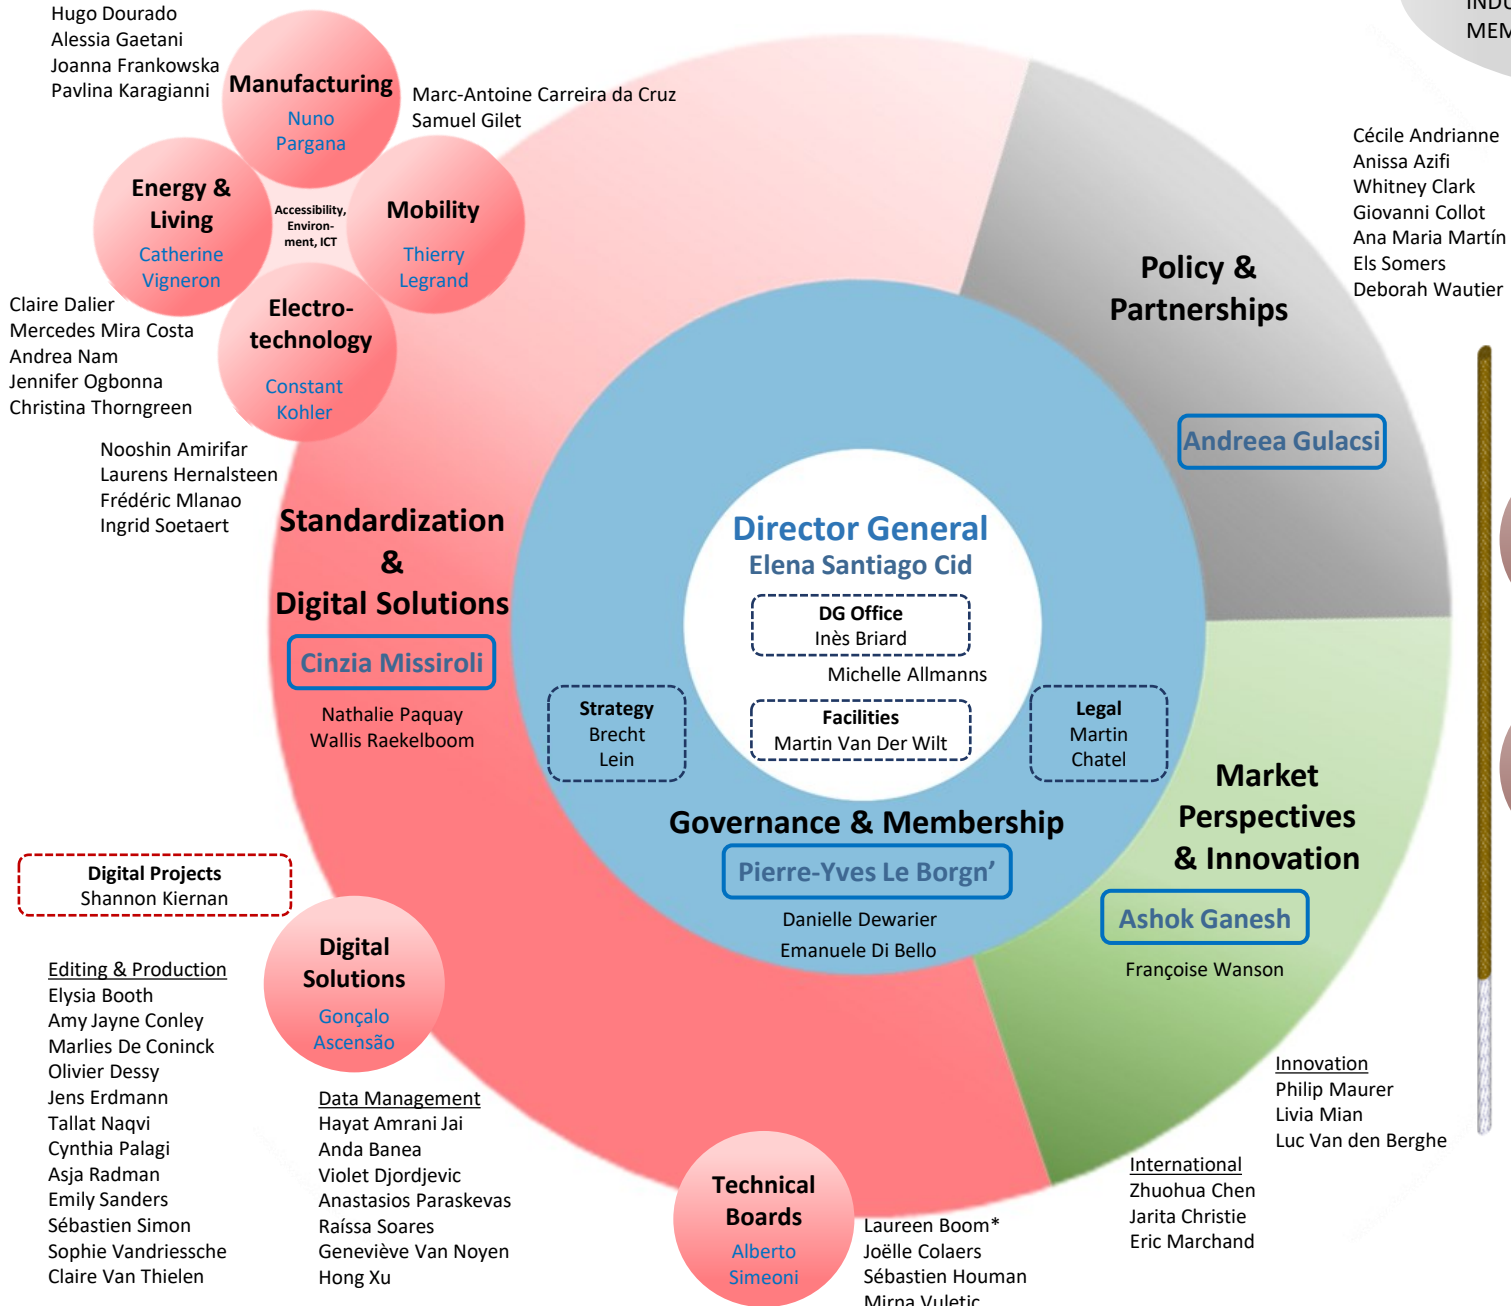

**CUSTOMER RELATIONSHIP MANAGERS**  
 ETSI Constant Kohler  
 EU & EFTA Whitney Clark  
 INDUSTRY Frédéric Mlanao  
 MEMBERS *To be appointed*

**Finance & IT**  
 Patrick Meert

**Talents & Performance**  
 Isabel Quintana-Soria

Isabelle Burton  
 Laureen Boom\*  
 \* Project Manager Quality (Part time)

**Director General Committee (DGC)**