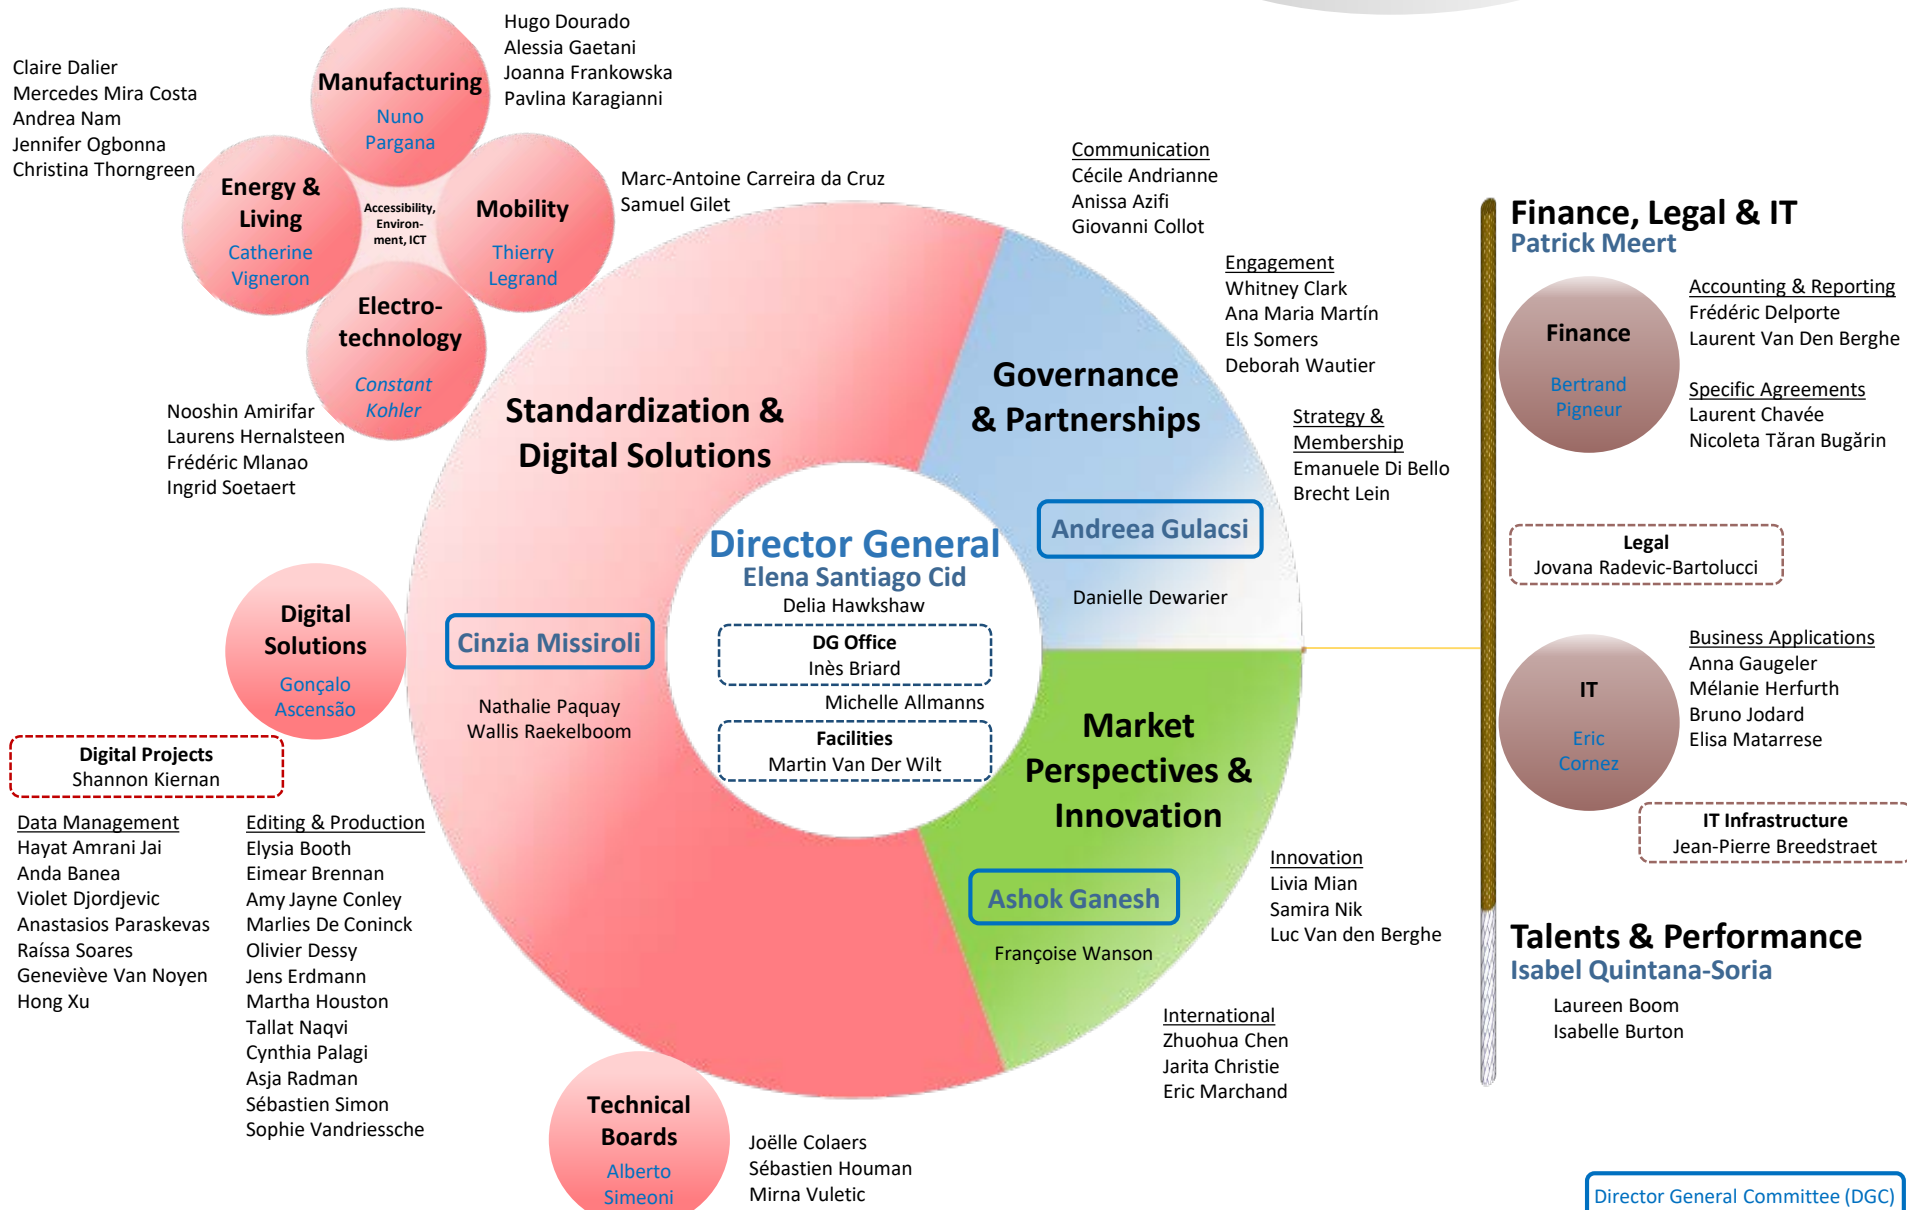

ETSI
 EU & EFTA
 INDUSTRY
 ISO & IEC
 MEMBERS

Constant Kohler
 Andreea Gulacsi
To be appointed
 Catherine Vigneron
 Alberto Simeoni

CEN-CENELEC Management Centre - Employees' contact details

In order to call your contact, please dial